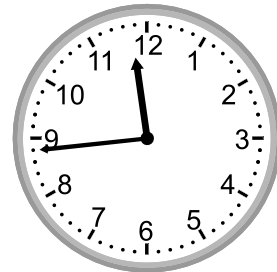

Telling time - 1 minute intervals

Grade 2 Time Worksheet

Write the time below each clock.

1.

2.

3.

4.

5.

6.

7.

8.

9.