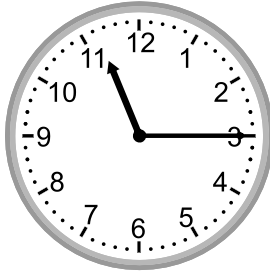

Telling time - 1 minute intervals

Grade 2 Time Worksheet

Write the time below each clock.

1.

2.

3.

4.

5.