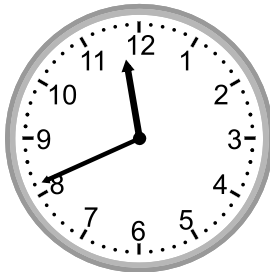

Telling time - 1 minute intervals

Grade 2 Time Worksheet

Write the time below each clock.

1.

2.

3.

4.

5.