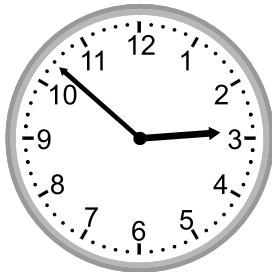

Telling time - 1 minute intervals

Grade 2 Time Worksheet

Write the time below each clock.

1.

2.

3.

4.

5.

6.

7.

8.

9.

Telling time - 1 minute intervals

Grade 2 Time Worksheet

Write the time below each clock.

1.