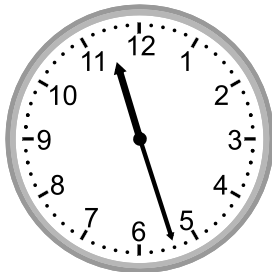

Telling time - 1 minute intervals

Grade 2 Time Worksheet

Write the time below each clock.

1.

2.

3.

4.

5.

6.

7.

8.

9.