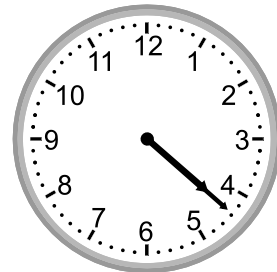

Telling time - 1 minute intervals

Grade 2 Time Worksheet

Write the time below each clock.

1.

2.

3.

4.

5.

6.

7.

8.

9.

Telling time - 1 minute intervals

Grade 2 Time Worksheet

Write the time below each clock.

1.