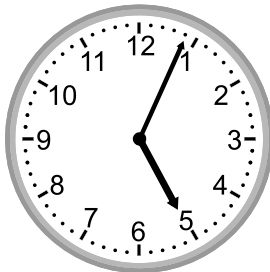

Telling time - 1 minute intervals

Grade 2 Time Worksheet

Write the time below each clock.

1.

2.

3.

4.

5.

6.

7.

8.

9.