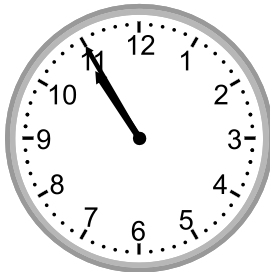

Telling time - 5 minute intervals

Grade 2 Time Worksheet

Write the time below each clock.

1.

2.

3.

4.

5.

2:05

2.

4:35

3.

12:15

4.

11:15

5.