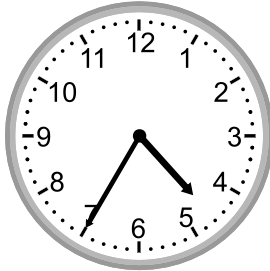

Telling time - 5 minute intervals

Grade 2 Time Worksheet

Write the time below each clock.

1.

2.

3.

4.

5.

6.

7.

8.

9.

Telling time - 5 minute intervals

Grade 2 Time Worksheet

Write the time below each clock.

1.

2:05

2.

4:35

3.

12:15

4.

11:15

5.