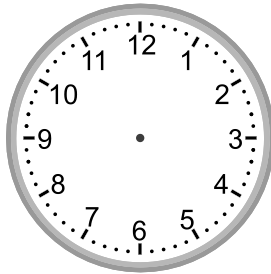

Telling time - 5 minute intervals (draw the clock)

Grade 2 Time Worksheet

Draw the time shown on each clock.

1.

10:30

2.

4:05

3.

1:15

4.

5:50

5.

11:35

6.

7:45

7.

4:10

8.

12:00

9.

4:25

Telling time - 5 minute intervals (draw the clock)

Grade 2 Time Worksheet

Draw the time shown on each clock.