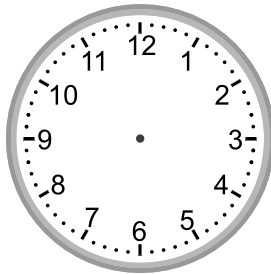

Telling time - 5 minute intervals (draw the clock)

Grade 2 Time Worksheet

Draw the time shown on each clock.

1.

10:30

2.

4:05

3.

1:15

4.

5:50

5.

11:35

6.

7:45

7.

4:10

8.

12:00

9.

4:25

Telling time - 5 minute intervals (draw the clock)

Grade 2 Time Worksheet

Draw the time shown on each clock.