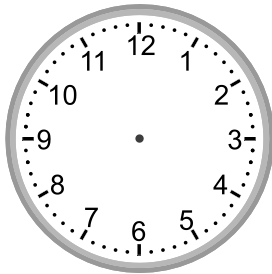

Telling time - 5 minute intervals (draw the clock)

Grade 2 Time Worksheet

Draw the time shown on each clock.

1.

10:30

2.

4:05

3.

1:15

4.

5:50

5.

11:35

6.

7:45

7.

4:10

8.

12:00

9.

4:25

Telling time - 5 minute intervals (draw the clock)

Grade 2 Time Worksheet

Draw the time shown on each clock.