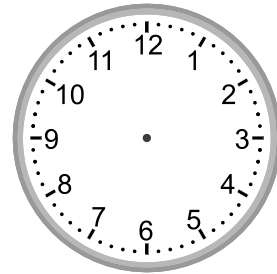

Telling time - 5 minute intervals (draw the clock)

Grade 2 Time Worksheet

Draw the time shown on each clock.

1.

10:30

2.

4:05

3.

1:15

4.

5:50

5.

11:35

6.

7:45

7.

4:10

8.

12:00

9.

4:25

Telling time - 5 minute intervals (draw the clock)

Grade 2 Time Worksheet

Draw the time shown on each clock.