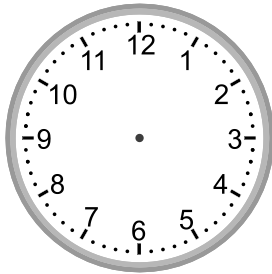

Telling time - 5 minute intervals (draw the clock)

Grade 2 Time Worksheet

Draw the time shown on each clock.

1.

10:30

2.

4:05

3.

1:15

4.

5:50

5.

11:35

6.

7:45

7.

4:10

8.

12:00

9.

4:25

Telling time - 5 minute intervals (draw the clock)

Grade 2 Time Worksheet

Draw the time shown on each clock.