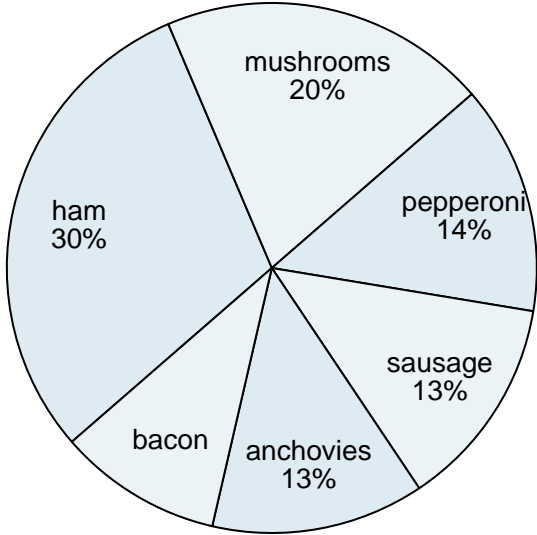

Use the graph to solve.

Favorite Pizza Topping

- 1) Which topping was the most popular?
- 2) Which topping was the least popular?
- 3) What percent of people said anchovies was their favorite?
- 4) What percent of people said either ham or bacon was their favorite?
- 5) Which two toppings did about half the people like the best?

Answers

1. \_\_\_\_\_
2. \_\_\_\_\_
3. \_\_\_\_\_
4. \_\_\_\_\_
5. \_\_\_\_\_
6. \_\_\_\_\_
7. \_\_\_\_\_
8. \_\_\_\_\_
9. \_\_\_\_\_
10. \_\_\_\_\_

- 6) Which character was the most popular?
- 7) Which character was the least popular?
- 8) What percent of people said Link was their favorite?
- 9) What percent of people said either Pikachu or Mario was their favorite?
- 10) Which two characters did about half the people say was their favorite?

Favorite Game Character

Use the graph to solve.

Favorite Pizza Topping

- 1) Which topping was the most popular?
- 2) Which topping was the least popular?
- 3) What percent of people said anchovies was their favorite?
- 4) What percent of people said either ham or bacon was their favorite?
- 5) Which two toppings did about half the people like the best?

Answers

1. **ham**
2. **bacon**
3. **13%**
4. **40%**
5. **ham & mushrooms**
6. **DK**
7. **Link**
8. **11%**
9. **27%**
10. **DK & Samus**

- 6) Which character was the most popular?
- 7) Which character was the least popular?
- 8) What percent of people said Link was their favorite?
- 9) What percent of people said either Pikachu or Mario was their favorite?
- 10) Which two characters did about half the people say was their favorite?