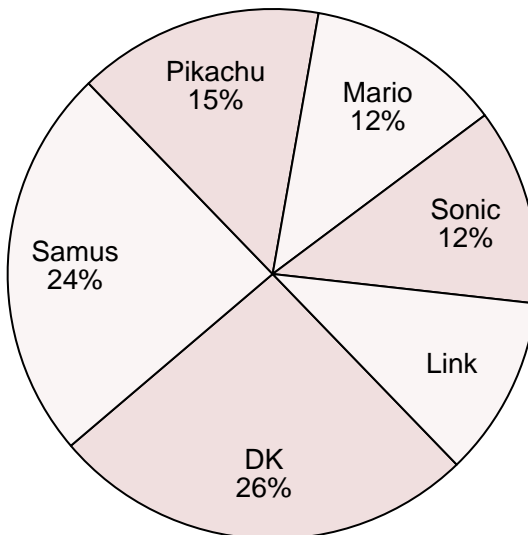

Use the graph to solve.

Favorite Pizza Topping

- 1) Which topping was the most popular?
- 2) Which topping was the least popular?
- 3) What percent of people said anchovies was their favorite?
- 4) What percent of people said either ham or bacon was their favorite?
- 5) Which two toppings did about half the people like the best?

Answers

1. \_\_\_\_\_
2. \_\_\_\_\_
3. \_\_\_\_\_
4. \_\_\_\_\_
5. \_\_\_\_\_
6. \_\_\_\_\_
7. \_\_\_\_\_
8. \_\_\_\_\_
9. \_\_\_\_\_
10. \_\_\_\_\_

- 6) Which character was the most popular?
- 7) Which character was the least popular?
- 8) What percent of people said Link was their favorite?
- 9) What percent of people said either Pikachu or Mario was their favorite?
- 10) Which two characters did about half the people say was their favorite?

Favorite Game Character

Use the graph to solve.

Favorite Pizza Topping

- 1) Which topping was the most popular?
- 2) Which topping was the least popular?
- 3) What percent of people said anchovies was their favorite?
- 4) What percent of people said either ham or bacon was their favorite?
- 5) Which two toppings did about half the people like the best?

Answers

1. **ham**
2. **bacon**
3. **13%**
4. **40%**
5. **ham & mushrooms**
6. **DK**
7. **Link**
8. **11%**
9. **27%**
10. **DK & Samus**

- 6) Which character was the most popular?
- 7) Which character was the least popular?
- 8) What percent of people said Link was their favorite?
- 9) What percent of people said either Pikachu or Mario was their favorite?
- 10) Which two characters did about half the people say was their favorite?