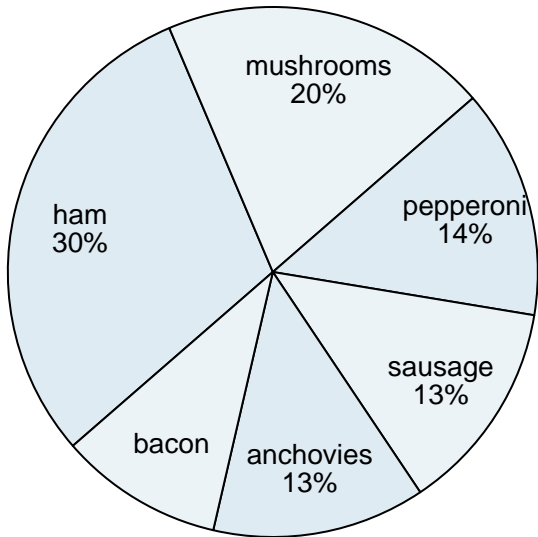

Use the graph to solve.

Favorite Pizza Topping

- 1) Which topping was the most popular?
- 2) Which topping was the least popular?
- 3) What percent of people said anchovies was their favorite?
- 4) What percent of people said either ham or bacon was their favorite?
- 5) Which two toppings did about half the people like the best?

Answers

1. \_\_\_\_\_
2. \_\_\_\_\_
3. \_\_\_\_\_
4. \_\_\_\_\_
5. \_\_\_\_\_
6. \_\_\_\_\_
7. \_\_\_\_\_
8. \_\_\_\_\_
9. \_\_\_\_\_
10. \_\_\_\_\_

- 6) Which character was the most popular?
- 7) Which character was the least popular?
- 8) What percent of people said Link was their favorite?
- 9) What percent of people said either Pikachu or Mario was their favorite?
- 10) Which two characters did about half the people say was their favorite?

Favorite Game Character

Use the graph to solve.

Favorite Pizza Topping

- 1) Which topping was the most popular?
- 2) Which topping was the least popular?
- 3) What percent of people said anchovies was their favorite?
- 4) What percent of people said either ham or bacon was their favorite?
- 5) Which two toppings did about half the people like the best?

Answers

1. **ham**
2. **bacon**
3. **13%**
4. **40%**
5. **ham & mushrooms**
6. **DK**
7. **Link**
8. **11%**
9. **27%**
10. **DK & Samus**

- 6) Which character was the most popular?
- 7) Which character was the least popular?
- 8) What percent of people said Link was their favorite?
- 9) What percent of people said either Pikachu or Mario was their favorite?
- 10) Which two characters did about half the people say was their favorite?