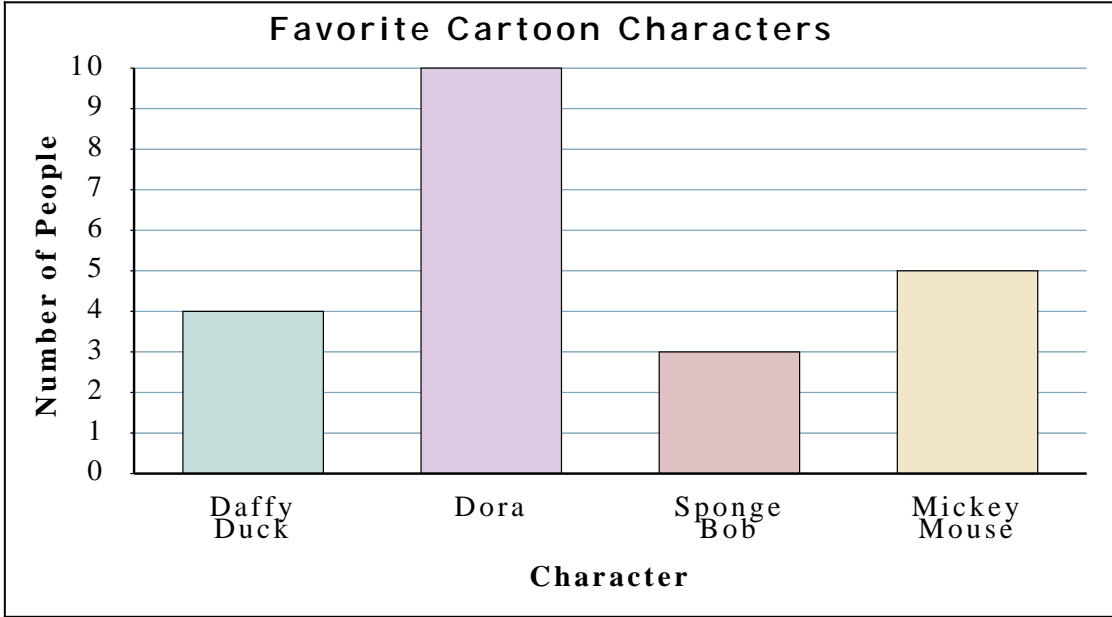

A toy company asked its customers which cartoon character was their favorite. They recorded the results in the bar graph below. Use their graph to answer the questions.

Answers

1. _____
2. _____
3. _____
4. _____
5. _____
6. _____
7. _____
8. _____
9. _____
10. _____

- 1) How many people liked Mickey Mouse the best?
- 2) Did more people like Mickey Mouse or Dora?
- 3) Which character did exactly 10 people say was their favorite?
- 4) What is the difference in the number of people who liked Mickey Mouse and the number who liked Dora?
- 5) What is the combined number of people who liked Sponge Bob and Dora?
- 6) Which character did the largest number of people say was their favorite?
- 7) Which character did the fewest number of people say was their favorite?
- 8) How many more people liked Daffy Duck than liked Sponge Bob?
- 9) How many fewer people liked Mickey Mouse than liked Dora?
- 10) Did fewer people like Sponge Bob or Mickey Mouse?

A toy company asked its customers which cartoon character was their favorite. They recorded the results in the bar graph below. Use their graph to answer the questions.

Answers

1. 5
2. Dora
3. Dora
4. 5
5. 13
6. Dora
7. Sponge Bob
8. 1
9. 5
10. Sponge Bob