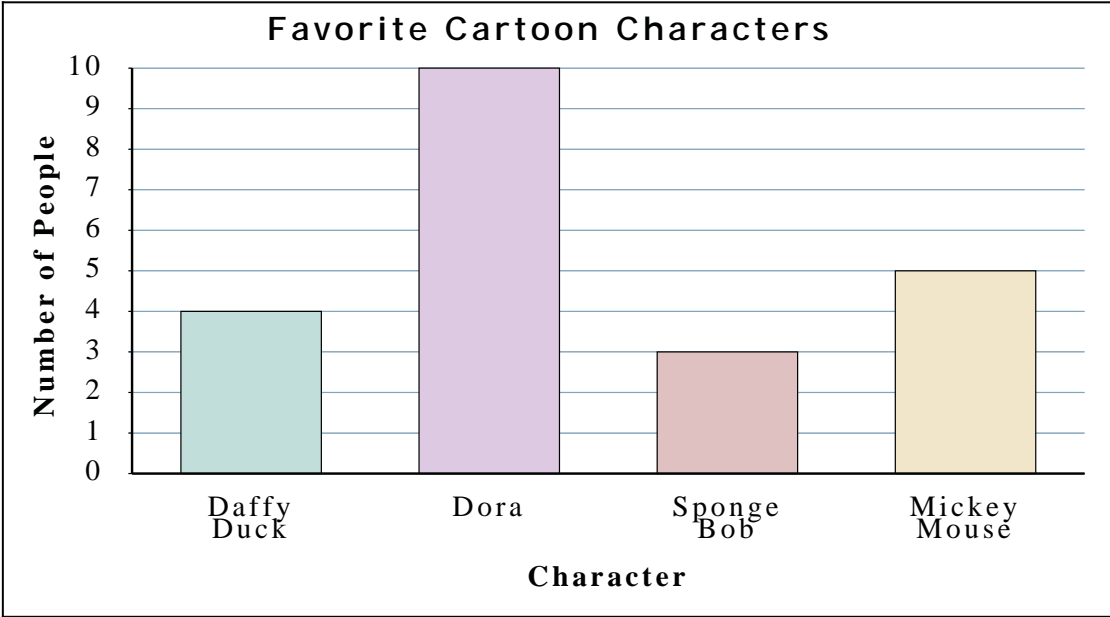

A toy company asked its customers which cartoon character was their favorite. They recorded the results in the bar graph below. Use their graph to answer the questions.

Answers

1. _____
2. _____
3. _____
4. _____
5. _____
6. _____
7. _____
8. _____
9. _____
10. _____

- 1) How many people liked Mickey Mouse the best?
- 2) Did more people like Mickey Mouse or Dora?
- 3) Which character did exactly 10 people say was their favorite?
- 4) What is the difference in the number of people who liked Mickey Mouse and the number who liked Dora?
- 5) What is the combined number of people who liked Sponge Bob and Dora?
- 6) Which character did the largest number of people say was their favorite?
- 7) Which character did the fewest number of people say was their favorite?
- 8) How many more people liked Daffy Duck than liked Sponge Bob?
- 9) How many fewer people liked Mickey Mouse than liked Dora?
- 10) Did fewer people like Sponge Bob or Mickey Mouse?

A toy company asked its customers which cartoon character was their favorite. They recorded the results in the bar graph below. Use their graph to answer the questions.

Answers

1. 5
2. Dora
3. Dora
4. 5
5. 13
6. Dora
7. Sponge Bob
8. 1
9. 5
10. Sponge Bob